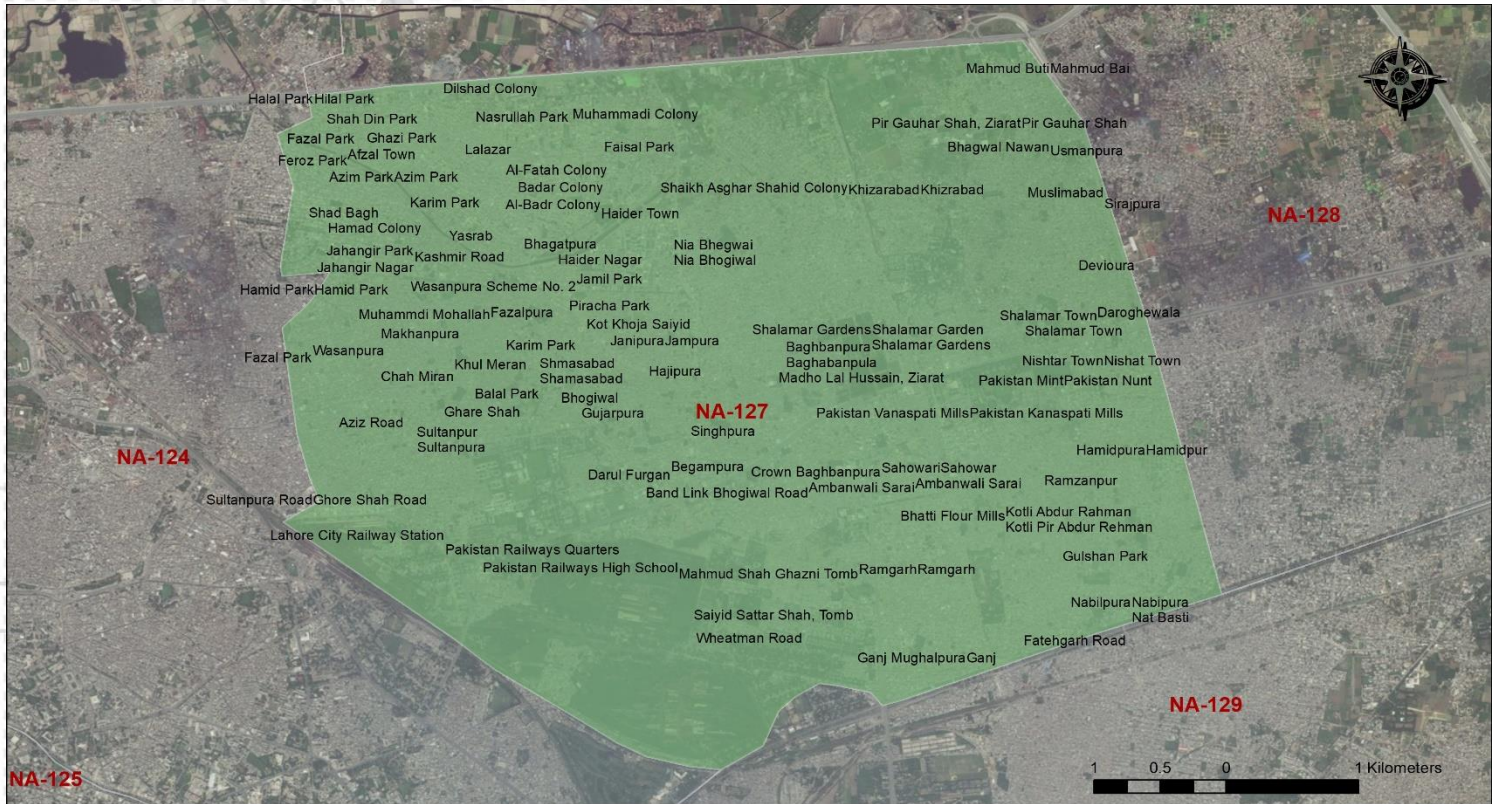

CONSTITUENCY PROFILE

NA-127 LAHORE-V

PUNJAB

CONSTITUENCY POPULATION

819,049

VOTER STATISTICS

Male

235,400

Female

184,306

Total

419,706

51%

of the total population are registered as voters

POLLING STATIONS

25